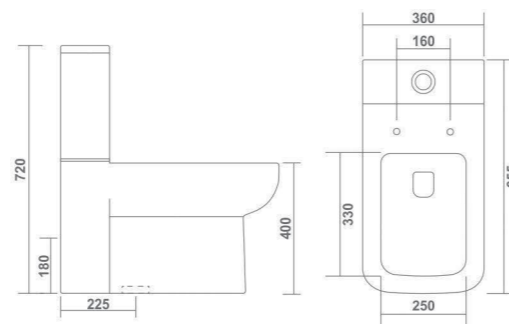

1211-TITANIUM

640x380x770mm
S-Trap : 225mm (9")
MRP. : 8400/-

1212-VITRO

655x360x720mm
S-Trap : 225mm (9")
MRP. : 8400/-

Why You Should Buy a Wall Mount Toilet?

Common in European bathrooms, wall-mounted toilets started gaining popularity in the india as well and for good reason. There are numerous advantages to using them, both in terms of used space and practicality and design overall. But first let's discuss a few general details.

So what is a wall-hung toilet and what makes it special? Their main distinctive feature which differentiates them from floor-mount toilets is the fact that the water tank is concealed behind the wall. It still remains accessible through the flush plate opening but stays out of view or you can use flush valves as well which are directly connected to the main water line to the bathroom. The bowl is mounted to the wall and the plumbing is connected to the water tank inside the wall.