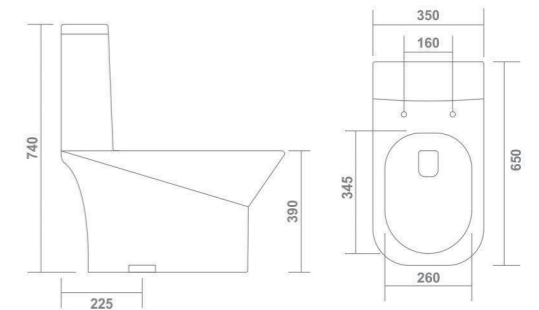

1127-TEXA

660x370x735mm
S-Trap : 225mm (9")
P-Trap
MRP. : **10700/-**

Wash Down
Flush

1128-DENIM

665x380x760mm
S-Trap : 225mm (9")
P-Trap
MRP. : **10900/-**

Wash Down
Flush

1129-RONI

620x360x790mm
S-Trap : 220mm (9")
P-Trap
MRP. : **9990/-**

Wash Down
Flush

1130-SPOTY

665x360x760mm
S-Trap : 220/300mm (9"/12")
MRP. : **10790/-**

Rimless

Siphonic
Flush

1131-RAJA

670x365x740mm
S-Trap : 225/300mm (9"/12")
MRP. : **10400/-**

4D Flush

Rimless

Siphonic
Flush

1132-LUMIA

650x350x740mm
S-Trap : 225mm (9")
MRP. : **10790/-**

5D Flush

Rimless

Siphonic
Flush