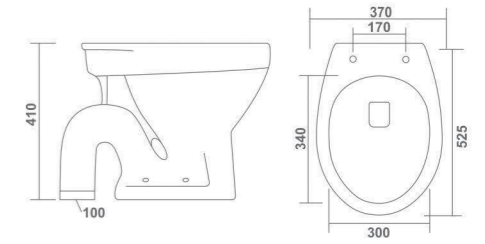

Rimless

207-STAR EWC

560x370x400mm
MRP. : 6500/-

208-TORAH EWC

545x345x450mm
MRP. : 5500/-

209-RIO

500x340x400mm
MRP. : 6600/-

Rimless

210-CYCLONE

520x350x415mm
MRP. : 7400/-

Rimless

Siphonic
Flush

205-SELVO CONCEALED

590x370x460mm
MRP. : 3200/-

204-SQUARE EWC S

570x335x400mm
MRP. : 3200/-

201-EWC S

525x370x410mm
MRP. : 1920/-

202-EWC P

515x370x420mm
MRP. : 1920/-

203-ANGLO S

600x465x420mm
MRP. : 4250/-

Exploring the World of Basins

5mm THICKNESS

Thin Rim

Basin bowl with only 5mm thickness

Elegant THIN EDGE basin with fine edges that is only 5 mm in thickness. The attractive clay art is made by the innovative material.

How Do I Choose A Bathroom Wash Basin Sink?