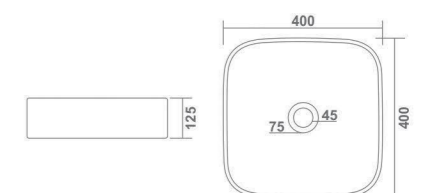

Exploring the World of Basins

5mm THICKNESS

Thin Rim

Basin bowl with only 5mm thickness

Elegant THIN EDGE basin with fine edges that is only 5 mm in thickness. The attractive clay art is made by the innovative material.

How Do I Choose A Bathroom Wash Basin Sink?

The right bathroom basin sink for your home will largely depend on the layout of your current bathroom. There are a few key things you'll need to consider:

- The size of your bathroom.
- The location of other fixtures such as your toilet and shower.
- The location of your existing basin plumbing.
- How you want your sink to look.

92-CRENZA

400x400x125mm
MRP. : 2800/-