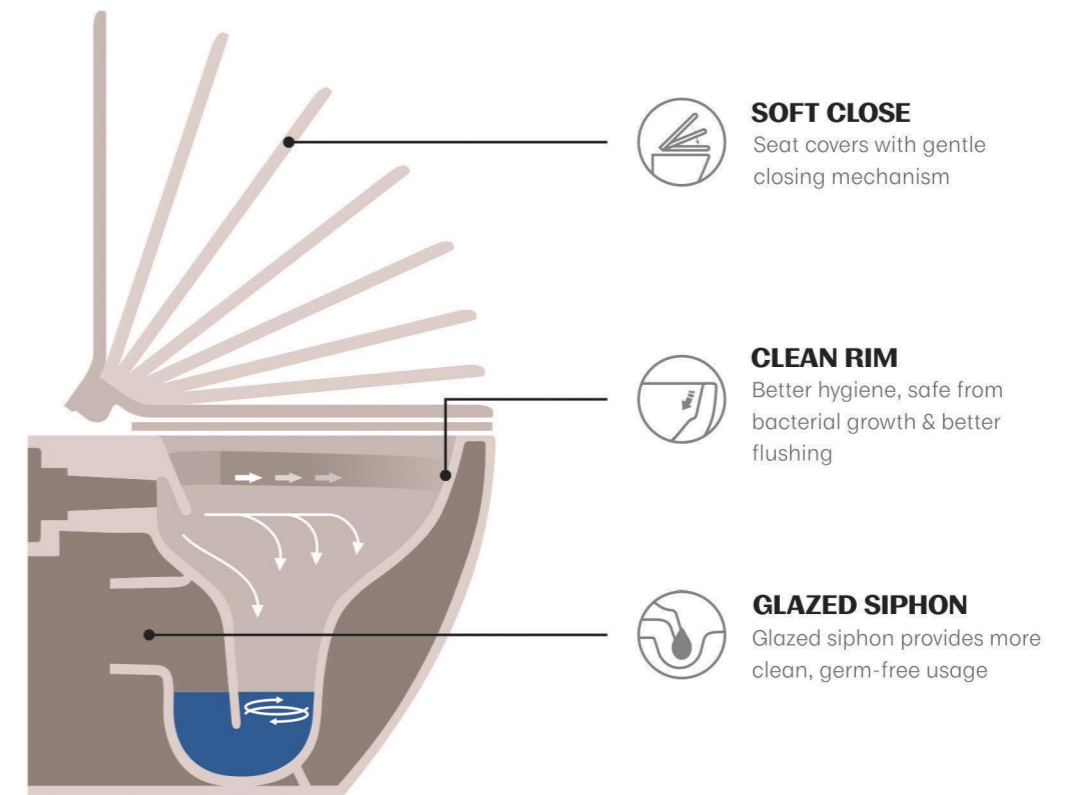

1211-TITANIUM

640x380x770mm
S-Trap : 225mm (9")
MRP. : 8400/-

1212-VITRO

655x360x720mm
S-Trap : 225mm (9")
MRP. : 8400/-

Why You Should Buy a Wall Mount Toilet?

Common in European bathrooms, wall-mounted toilets started gaining popularity in the india as well and for good reason. There are numerous advantages to using them, both in terms of used space and practicality and design overall. But first let's discuss a few general details.

So what is a wall-hung toilet and what makes it special? Their main distinctive feature which differentiates them from floor-mount toilets is the fact that the water tank is concealed behind the wall. It still remains accessible through the flush plate opening but stays out of view or you can use flush valves as well which are directly connected to the main water line to the bathroom. The bowl is mounted to the wall and the plumbing is connected to the water tank inside the wall.