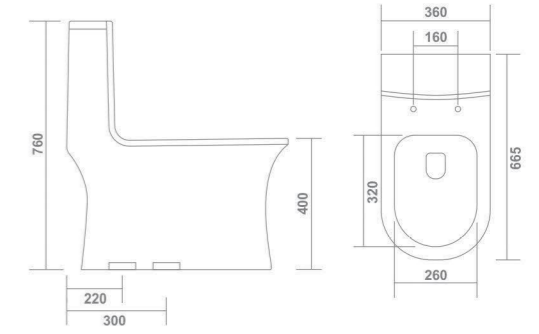

Wash Down
Flush

Leox[™]
CERAMIC

Leox[™]
CERAMIC

1127-TEXA

660x370x735mm
S-Trap : 225mm (9")
P-Trap
MRP. : **10700/-**

Wash Down
Flush

1128-DENIM

665x380x760mm
S-Trap : 225mm (9")
P-Trap
MRP. : **10900/-**

Wash Down
Flush

1129-RONI

620x360x790mm
S-Trap : 220mm (9")
P-Trap
MRP. : **9990/-**

Wash Down
Flush

1130-SPOTY

665x360x760mm
S-Trap : 220/300mm (9"/12")
MRP. : **10790/-**

Rimless

Siphonic
Flush

1131-RAJA

670x365x740mm
S-Trap : 225/300mm (9"/12")
MRP. : **10400/-**

4D Flush

Rimless

Siphonic
Flush

1132-LUMIA

650x350x740mm
S-Trap : 225mm (9")
MRP. : **10790/-**

5D Flush