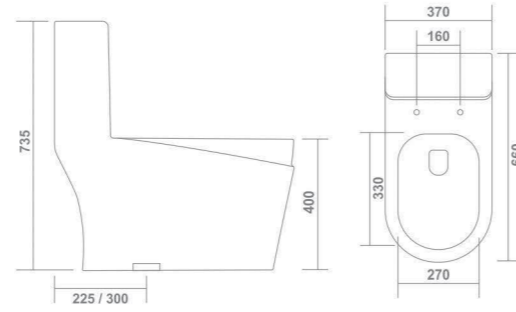

700x370x810mm
S-Trap : 220mm (9")
P-Trap
MRP. : 9670/-

Wash Down
Flush

1124-ORBIT

680x350x740mm
S-Trap : 220mm (9")
MRP. : 8995/-

Wash Down
Flush

1126-ARIX

665x335x755mm
S-Trap : 220mm (9")
P-Trap
MRP. : 8995/-

Wash Down
Flush

Leox[™]
CERAMIC

Leox[™]
CERAMIC

1127-TEXA

660x370x735mm
S-Trap : 225mm (9")
P-Trap
MRP. : **10700/-**

Wash Down
Flush

1128-DENIM

665x380x760mm
S-Trap : 225mm (9")
P-Trap
MRP. : **10900/-**

Wash Down
Flush

1129-RONI

620x360x790mm
S-Trap : 220mm (9")
P-Trap
MRP. : **9990/-**

Wash Down
Flush

1130-SPOTY

665x360x760mm
S-Trap : 220/300mm (9"/12")
MRP. : **10790/-**

Rimless

Siphonic
Flush