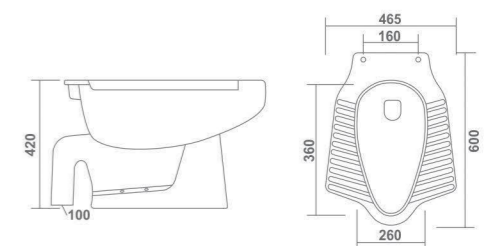

210-CYCLONE

520x350x415mm
MRP. : 7400/-

Rimless

Siphonic
Flush

205-SELVO CONCEALED

590x370x460mm
MRP. : 3200/-

204-SQUARE EWC S

570x335x400mm
MRP. : 3200/-

201-EWC S

525x370x410mm
MRP. : 1920/-

202-EWC P

515x370x420mm
MRP. : 1920/-

203-ANGLO S

600x465x420mm
MRP. : 4250/-

Exploring the World of Basins

5mm THICKNESS

Thin Rim

Basin bowl with only 5mm thickness

Elegant THIN EDGE basin with fine edges that is only 5 mm in thickness. The attractive clay art is made by the innovative material.

How Do I Choose A Bathroom Wash Basin Sink?