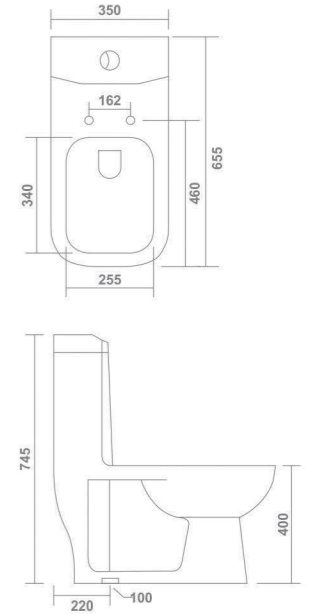

Experience the MAGIC of **Leox**

Index

One Piece Closet	07
Two Piece Closet	20
Wall Hung Closet	23
Water Closet	28
Table Top Basin	33
One Piece Basin	38
Wash Basin Pedestal	42
Wash Basin Half Pedestal	46
Wash Basin	48
Urinal	51
Pan	52
Seat Cover & Flush Tank	54

1111-ULTRA

655x350x745mm
S-Trap : 220mm (9")
P-Trap
MRP. : 8995/-

Wash Down
Flush

1112-EGRET

670x360x720mm
S-Trap : 225mm (9")
P-Trap
MRP. : 8995/-

Wash Down
Flush

1113-SENTA

660x330x770mm
S-Trap : 225mm (9")
P-Trap
MRP. : **9670/-**

1114-COLONA

655x350x730mm
S-Trap : 220/300mm (9"/12")
P-Trap
MRP. : **9250/-**

1115-VICTORIA

705x355x730mm
S-Trap : 225mm (9")
P-Trap
MRP. : **11200/-**

1116-CALVIN

670x345x745mm
S-Trap : 225mm (9")
MRP. : **10000/-**