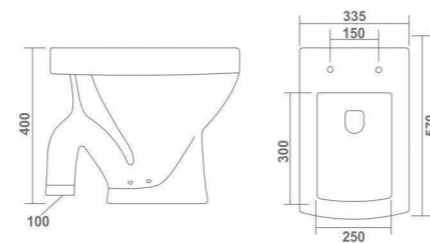

Rimless

207-STAR EWC

560x370x400mm
MRP. : 6500/-

208-TORAH EWC

545x345x450mm
MRP. : 5500/-

209-RIO

500x340x400mm
MRP. : 6600/-

Rimless

210-CYCLONE

520x350x415mm
MRP. : 7400/-

Rimless

Siphonic
Flush

205-SELVO CONCEALED

590x370x460mm
MRP. : 3200/-

204-SQUARE EWC S

570x335x400mm
MRP. : 3200/-

201-EWC S

525x370x410mm
MRP. : 1920/-

202-EWC P

515x370x420mm
MRP. : 1920/-

203-ANGLO S

600x465x420mm
MRP. : 4250/-

Exploring the World of Basins

5mm THICKNESS

Thin Rim

Basin bowl with only 5mm thickness

Elegant THIN EDGE basin with fine edges that is only 5 mm in thickness. The attractive clay art is made by the innovative material.

How Do I Choose A Bathroom Wash Basin Sink?