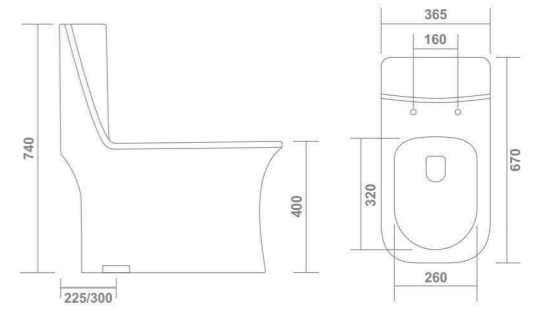

Wash Down
Flush

Leox[™]
CERAMIC

Leox[™]
CERAMIC

1127-TEXA

660x370x735mm
S-Trap : 225mm (9")
P-Trap
MRP. : **10700/-**

Wash Down
Flush

1128-DENIM

665x380x760mm
S-Trap : 225mm (9")
P-Trap
MRP. : **10900/-**

1131-RAJA

670x365x740mm
S-Trap : 225/300mm (9"/12")
MRP. : **10400/-**

4D Flush

Rimless

Siphonic
Flush

1132-LUMIA

650x350x740mm
S-Trap : 225mm (9")
MRP. : **10790/-**

5D Flush