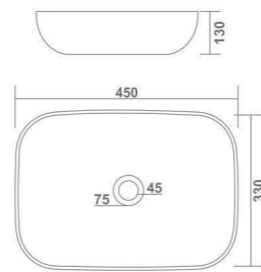

201-EWC S

525x370x410mm
MRP. : 1920/-

202-EWC P

515x370x420mm
MRP. : 1920/-

203-ANGLO S

600x465x420mm
MRP. : 4250/-

Exploring the World of Basins

5mm THICKNESS

Thin Rim

Basin bowl with only 5mm thickness

Elegant THIN EDGE basin with fine edges that is only 5 mm in thickness. The attractive clay art is made by the innovative material.

How Do I Choose A Bathroom Wash Basin Sink?

92-CRENZA

400x400x125mm
MRP. : 2800/-

95-AQUA

450x330x130mm
MRP. : 2800/-

102-CAPSULE

485x325x135mm
MRP. : 3350/-

103-SCOUT

480x370x130mm
MRP. : 3350/-

104-RUBY

365x365x120mm
MRP. : 2800/-

105-SPARKLE

700x350x140mm
MRP. : 4150/-

106-SALVIA

630x395x120mm
MRP. : 4150/-

107-VENTO

355x280x135mm
MRP. : 3100/-