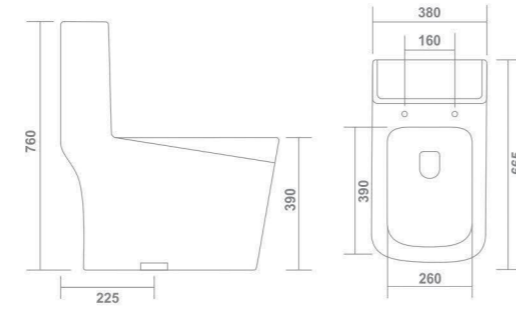

700x370x810mm
S-Trap : 220mm (9")
P-Trap
MRP. : 9670/-

Wash Down
Flush

1124-ORBIT

680x350x740mm
S-Trap : 220mm (9")
MRP. : 8995/-

Wash Down
Flush

1126-ARIX

665x335x755mm
S-Trap : 220mm (9")
P-Trap
MRP. : 8995/-

Wash Down
Flush

Leox[™]
CERAMIC

Leox[™]
CERAMIC

1127-TEXA

660x370x735mm
S-Trap : 225mm (9")
P-Trap
MRP. : **10700/-**

Wash Down
Flush

1128-DENIM

665x380x760mm
S-Trap : 225mm (9")
P-Trap
MRP. : **10900/-**

Wash Down
Flush

1129-RONI

620x360x790mm
S-Trap : 220mm (9")
P-Trap
MRP. : **9990/-**

Wash Down
Flush

1130-SPOTY

665x360x760mm
S-Trap : 220/300mm (9"/12")
MRP. : **10790/-**

Rimless

Siphonic
Flush