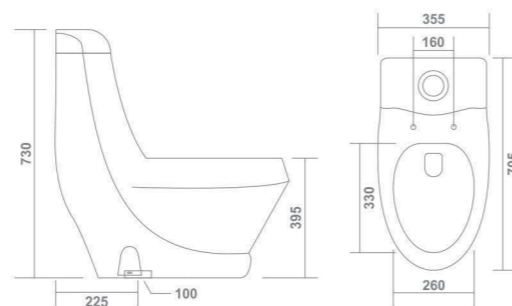

Experience the MAGIC of **Leox**

Index

One Piece Closet	07
Two Piece Closet	20
Wall Hung Closet	23
Water Closet	28
Table Top Basin	33
One Piece Basin	38
Wash Basin Pedestal	42
Wash Basin Half Pedestal	46
Wash Basin	48
Urinal	51
Pan	52
Seat Cover & Flush Tank	54

1111-ULTRA

655x350x745mm
S-Trap : 220mm (9")
P-Trap
MRP. : 8995/-

Wash Down
Flush

1112-EGRET

670x360x720mm
S-Trap : 225mm (9")
P-Trap
MRP. : 8995/-

Wash Down
Flush

1113-SENTA

660x330x770mm
S-Trap : 225mm (9")
P-Trap
MRP. : **9670/-**

1114-COLONA

655x350x730mm
S-Trap : 220/300mm (9"/12")
P-Trap
MRP. : **9250/-**

1115-VICTORIA

705x355x730mm
S-Trap : 225mm (9")
P-Trap
MRP. : **11200/-**

1116-CALVIN

670x345x745mm
S-Trap : 225mm (9")
MRP. : **10000/-**

1117-SWIZ

650x355x735mm
S-Trap : 225/300mm (9"/12")
P-Trap
MRP. : **8995/-**

1118-LIZAR

650x360x805mm
S-Trap : 225mm (9")
P-Trap
MRP. : **10000/-**

1119-DIAMOND

700x375x770mm
S-Trap : 220mm (9")
P-Trap
MRP. : 11071/-